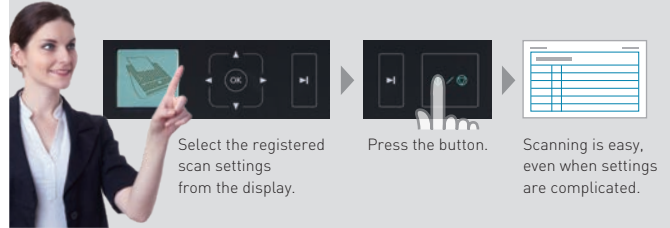

**Space and Cost Saving with
Network Connectivity**

**Easy Scanning with
a Simple Operation**

**High Work Efficiency with
High Speed ADF Scanning**

Space and Cost Saving with Network Connectivity

With just one Scanner with Built-in Network, you can share scanning with other people. This can save you office space and operation cost.

Register scanning conditions in advance, then send scanned documents directly from the scanner to an FTP server, an SMB folder, or email without using a PC*1.

*1 There are restrictions on scanning functions and file formats when scanning without PC.
*2 It is necessary to connect the scanner with the PC used to pre-register a job in Image Capture Plus, a Panasonic original software.

Easy Scanning with a Simple Operation

Single-touch operation is possible with pre-setting of fixed jobs. This makes future scanning operation fast and simple.

High Work Efficiency with High Speed ADF Scanning